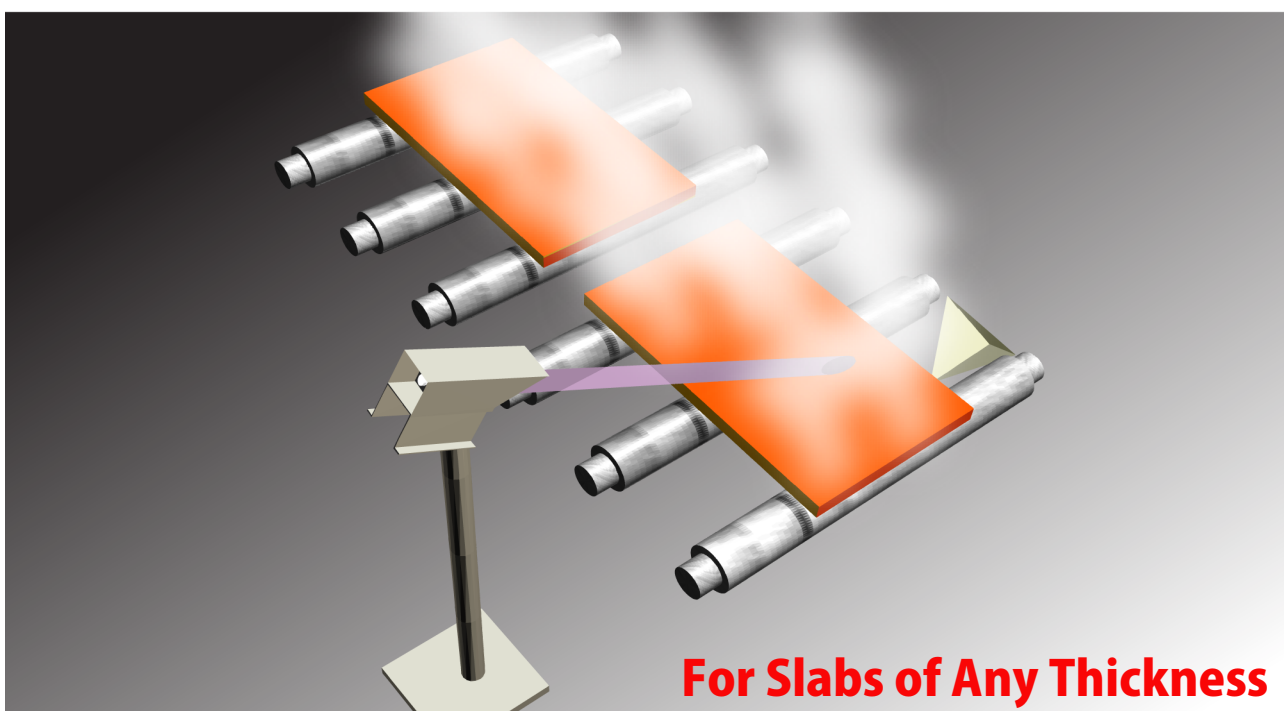

Rangefinder-type
Microwave slab tracking sensor

MWS-MT PAT.

MICRO-TRACKER

Penetrates Steam
50msec.High Speed Response

WA

Controller

Reflector

Specifications subject to change without notice.