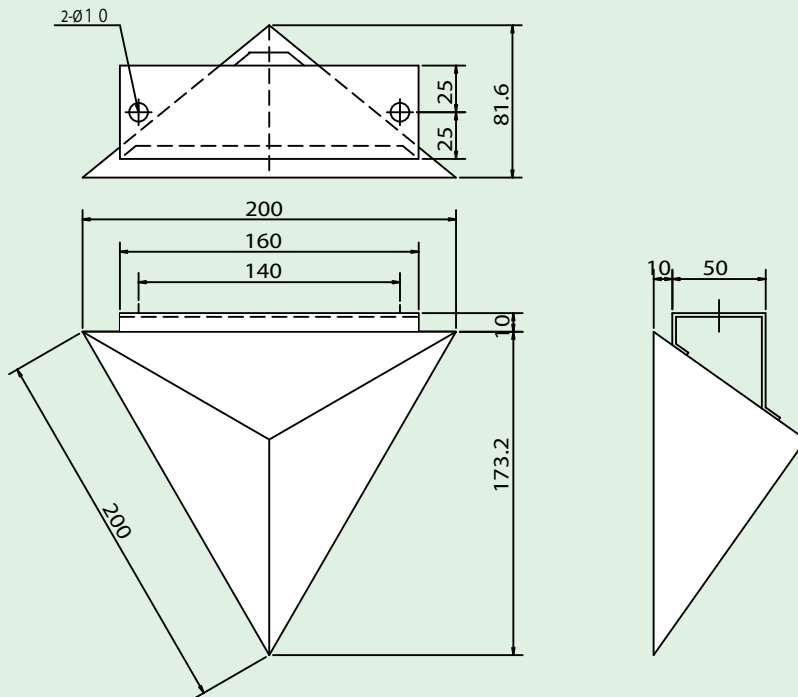

Rangefinder-type
Microwave slab tracking sensor

MWS-MT PAT.

MICRO-TRACKER

Penetrates Steam
50msec.High Speed Response

WA

Controller

Reflector

Specifications subject to change without notice.