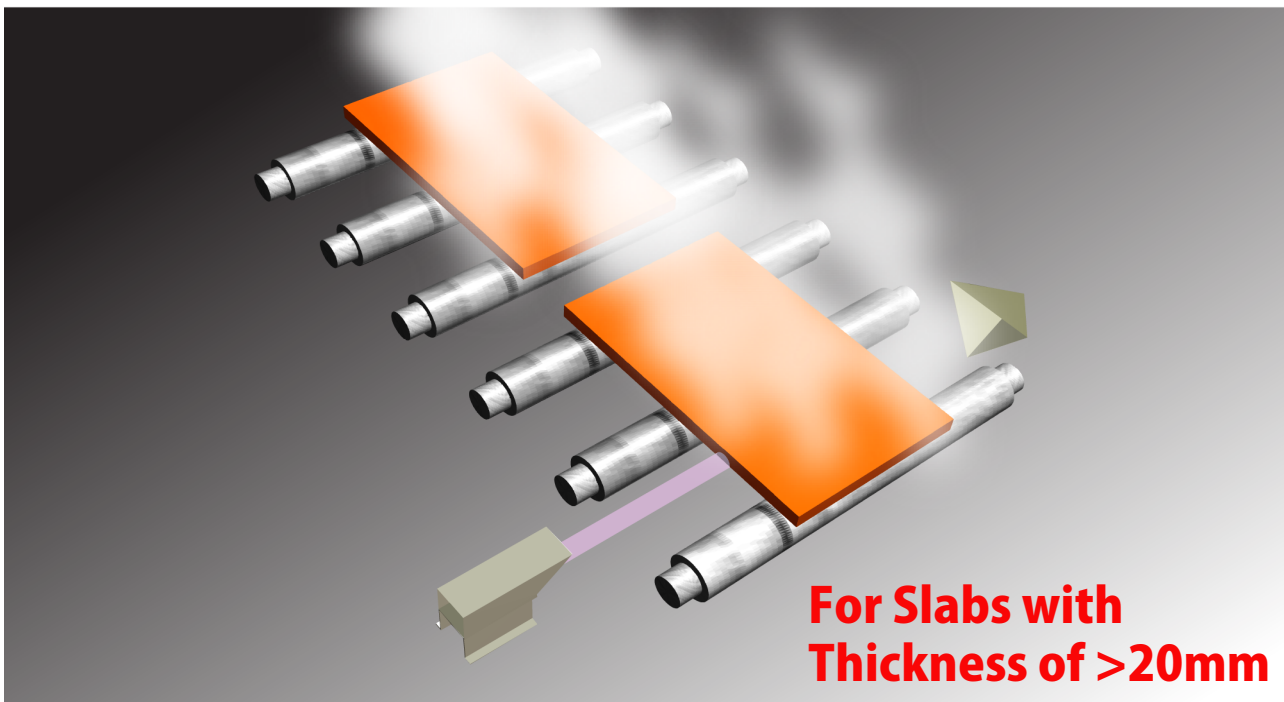

Rangefinder-type
Microwave slab tracking sensor

MWS-MT PAT.

MICRO-TRACKER

Penetrates Steam
50msec.High Speed Response

WA

Controller

Reflector

Specifications subject to change without notice.