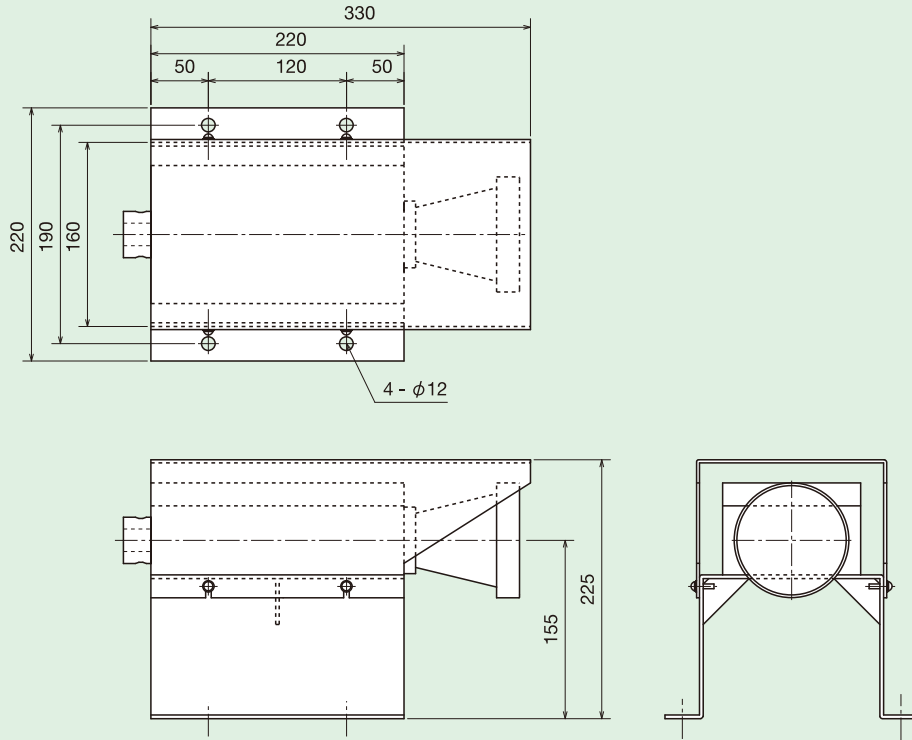

Rangefinder-type
Microwave slab tracking sensor

MWS-MT PAT.

MICRO-TRACKER

Penetrates Steam
50msec.High Speed Response

WA

Controller

Reflector

Specifications subject to change without notice.